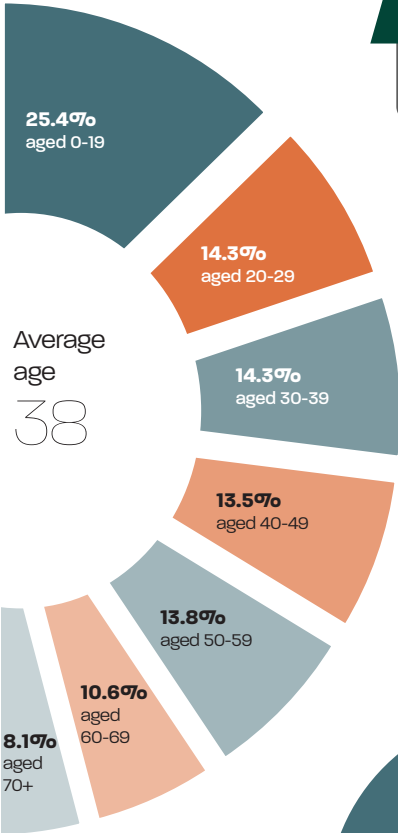

Who we are

Prince George's County demographics, 2013

the second-most populous county in Maryland with
913,595
 residents

Median household income
\$80,413