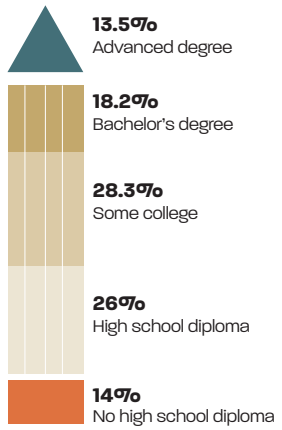

Who we are

Prince George's County demographics, 2013

the second-most populous county in Maryland with
913,595
 residents

Median household income
\$80,413